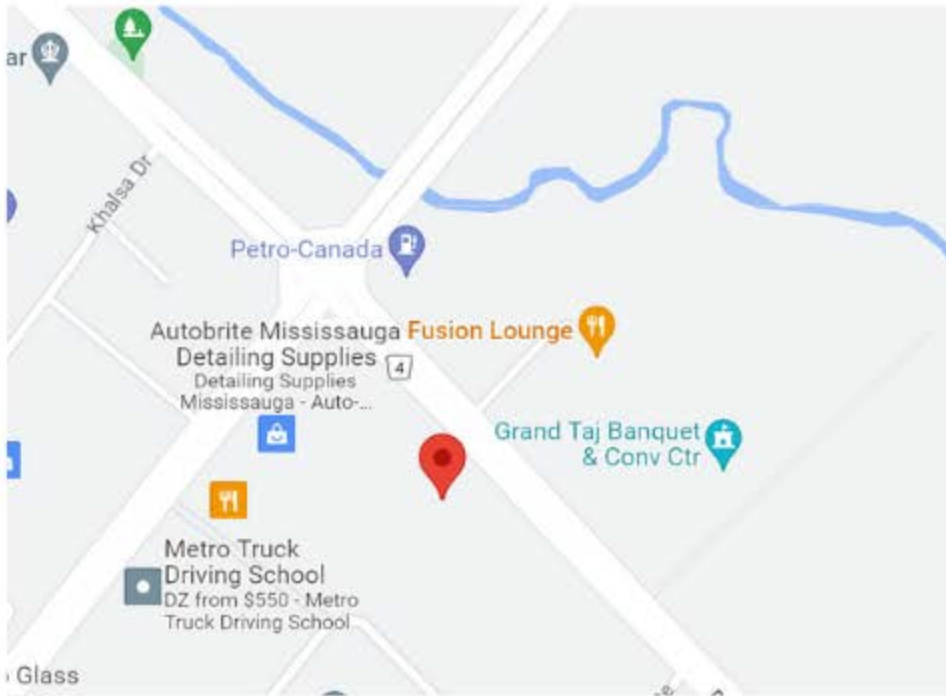

BRAMPTON/MISSISSAUGA BORDER

DIGIPOINT

MEDIA

Located on the border of Brampton and Mississauga. This billboard captures the attention of viewers coming in and out of both the cities. With a gas station, hotels, restaurants and multiple other businesses in the area attracting large number of people to the area.

Location: 6900 Dixie Road, Mississauga, ON

Main Intersection: Derry Rd. & Dixie Rd.

Impressions: 80,000 Views/Day

Dimensions: 20' W x 10' H Digital Display

Ad Loop: 6 Seconds per Minute

Face Direction: North/South Double Sided Billboard