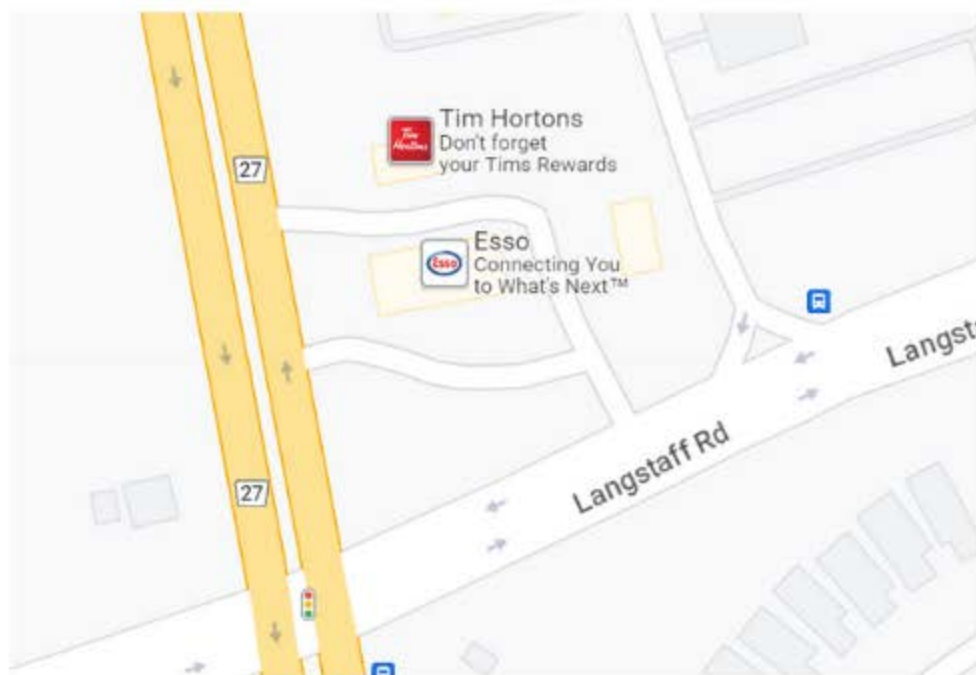

# VAUGHAN/BRAMPTON BORDER

# DIGIPOINT MEDIA

Located in the heart of Vaughan at the ramp to enter and exit the 427, minutes from Bolton and Kleinburg. Surrounded by industrial and commercial companies, McDonalds, Longo's and other top retailers. Prime Location.

**Location:** 6701 Langstaff Road, Vaughan, ON

**Main Intersection:** Langstaff Road and Highway 27

**Impressions:** 22,350 Views/Day

**Dimensions:** 20' W x 10' H Digital Display

**Ad Loop:** 10 Seconds per Minute

**Face:** East and West Double Sided Billboard